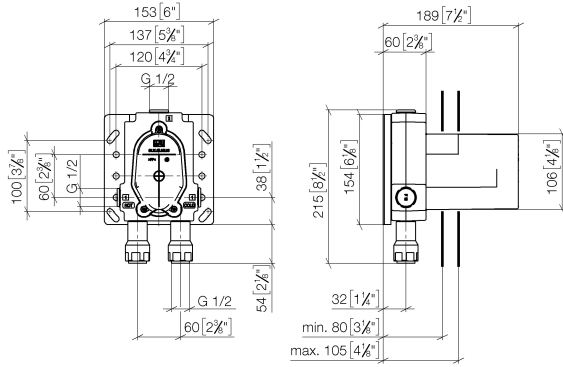

EDITION PRO Concealed single-lever mixer with backflow preventor -

35 071 970 90

EDITION PRO Concealed single-lever mixer with backflow preventor -

35 071 970 90

Recommended miscellaneous

Extension 25 mm -

12 191 970 90

Recommended miscellaneous

Extension 25 mm -

12 190 970 90

EDITION PRO Concealed single-lever mixer with backflow preventor -

35 071 970 90

mm [inches]

Certificates

LGA_19863.

LGA_19862.

WRAS_2207012.

EDITION PRO Concealed single-lever mixer with backflow preventor -

35 071 970 90

Spare parts list

No.	Item Number	Name	Quantity used	Delivery time
1	04 30 31 024 01 90	fixing set	2	2
2	04 17 20 128 00 90	holder	1	2
3	04 31 20 006 00 90	plug	2	2
4	09 11 11 058 90	accessories	1	2
5	90 17 01 188 00 90	insert	1	2
6	90 18 40 151 00 90	insert	1	2
7	90 31 20 098 00 90	plug	1	2
8	90 17 01 189 00 90	sleeve	1	2
9	04 24 03 223 00 90	insert	2	2
10	09 16 01 014 90	ring	2	2
11	90 17 01 187 00 90	sleeve	1	2
12	04 31 20 100 00 90	plug	1	2
13	90 21 02 148 00 90	cap	1	2
14	04 14 03 155 00 90	gasket kit	1	2