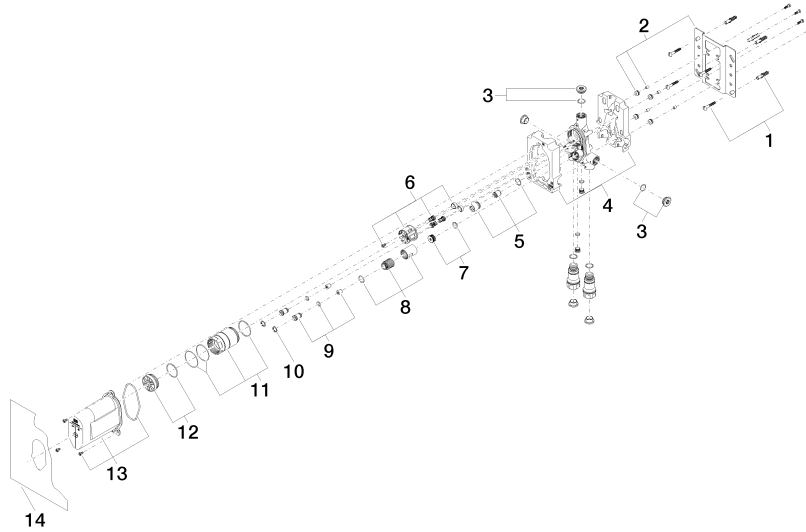

EDITION PRO Concealed single-lever mixer with backflow preventor -

35 071 970 90

EDITION PRO Concealed single-lever mixer with backflow preventor -

35 071 970 90

Recommended miscellaneous

Extension 25 mm -

12 191 970 90

Recommended miscellaneous

Extension 25 mm -

12 190 970 90

EDITION PRO Concealed single-lever mixer with backflow preventor -

35 071 970 90

mm [inches]

Certificates

LGA_19863.

LGA_19862.

WRAS_2207012.

EDITION PRO Concealed single-lever mixer with backflow preventor -

35 071 970 90

Spare parts list

No.	Item Number	Name	Quantity used	Delivery time
1	04 30 31 024 01 90	fixing set	2	2
2	04 17 20 128 00 90	holder	1	2
3	04 31 20 006 00 90	plug	2	2
4	09 11 11 058 90	accessories	1	2
5	90 17 01 188 00 90	insert	1	2
6	90 18 40 151 00 90	insert	1	2
7	90 31 20 098 00 90	plug	1	2
8	90 17 01 189 00 90	sleeve	1	2
9	04 24 03 223 00 90	insert	2	2
10	09 16 01 014 90	ring	2	2
11	90 17 01 187 00 90	sleeve	1	2
12	04 31 20 100 00 90	plug	1	2
13	90 21 02 148 00 90	cap	1	2
14	04 14 03 155 00 90	gasket kit	1	2